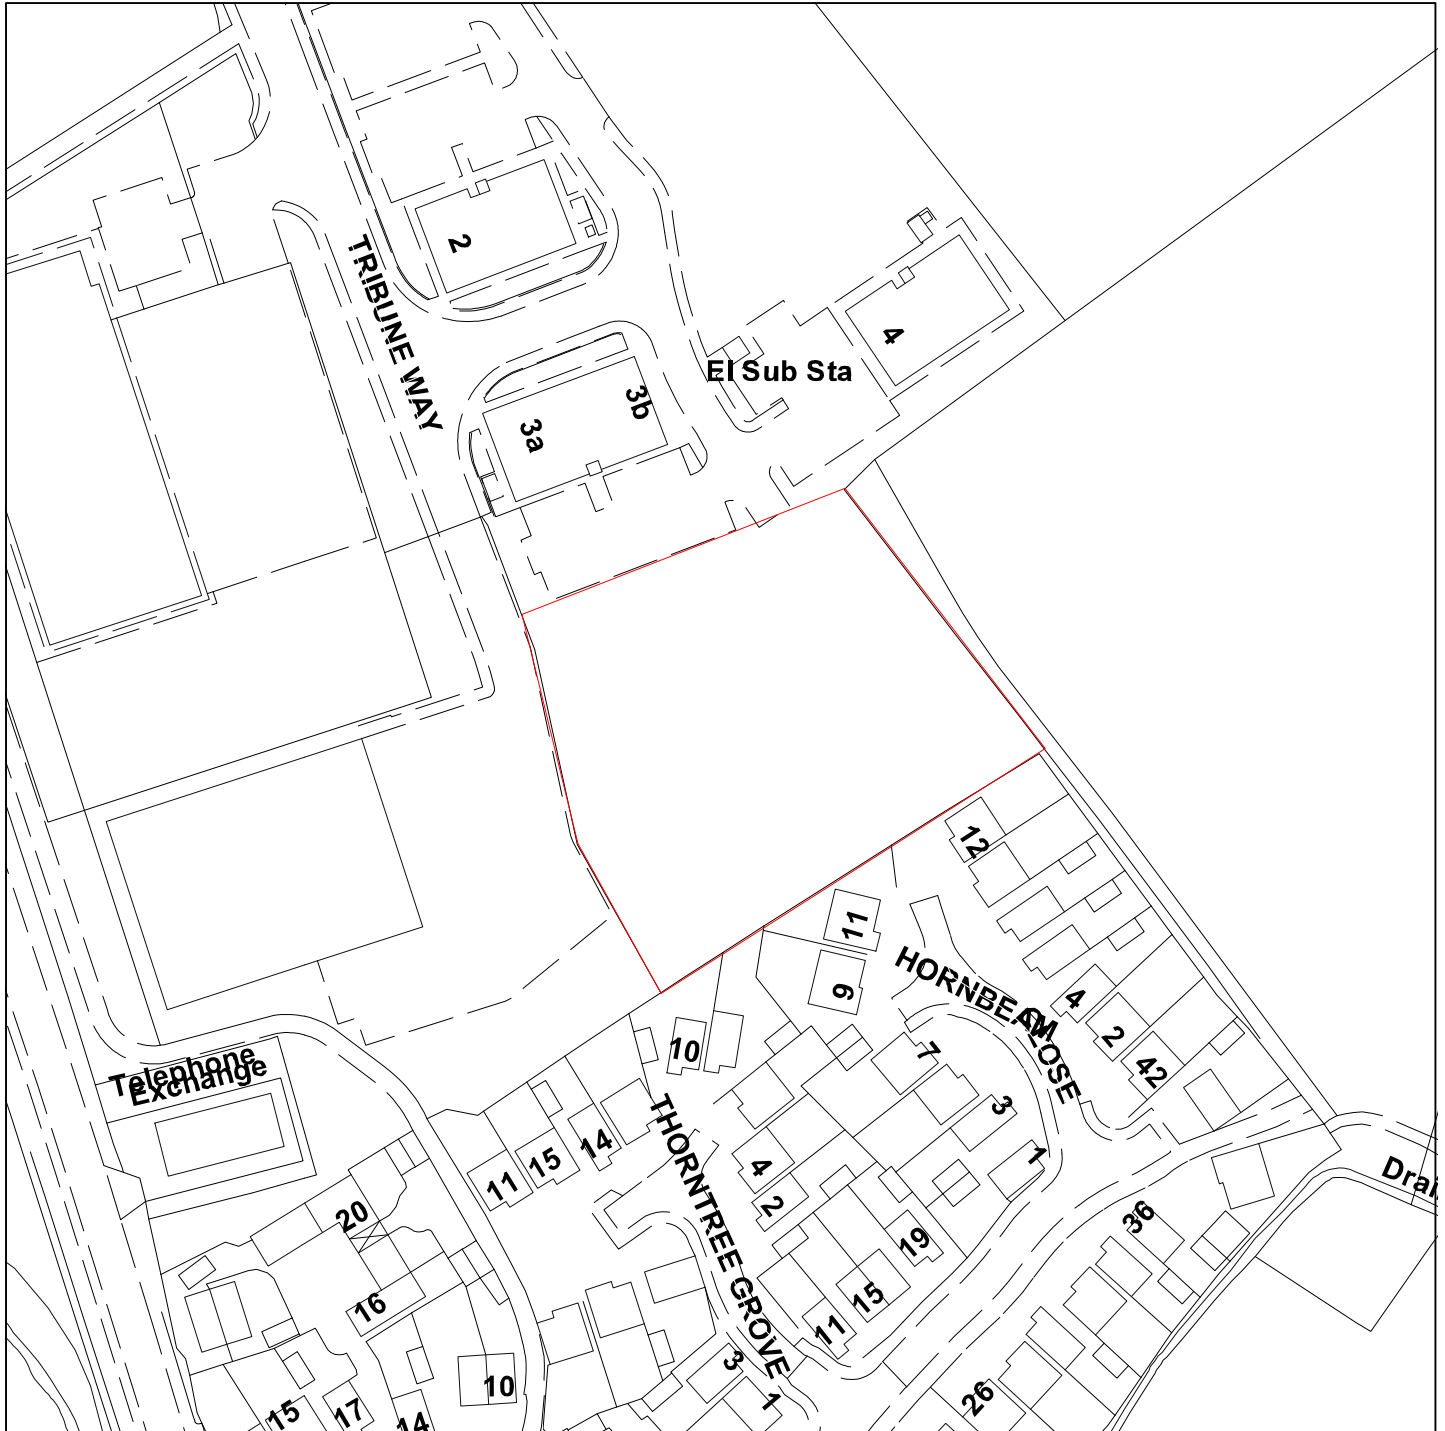

# Land lying to South of Centurion Office Park

Ref: 07/02783/OUTM

Scale : 1:1250

Reproduced from the Ordnance Survey map with the permission of the Controller of Her Majesty's Stationery Office © Crown Copyright 2000.

Unauthorised reproduction infringes Crown Copyright and may lead to prosecution or civil proceedings.

Produced using ESRI (UK)'s MapExplorer 2.0 - <http://www.esriuk.com>

<b>Organisation</b>	City of York Council
<b>Department</b>	City Strategy
<b>Comments</b>	Application site
<b>Date</b>	14 January 2008
<b>SLA Number</b>	Not set